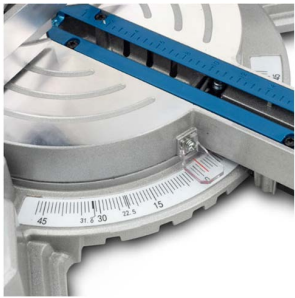

HYUNDAI

POWER PRODUCTS

HYUNDAI HYMS2000E MITRE SAW

The HYMS2000E is an electric sliding mitre saw from Hyundai. The bigger of our two electric mitre saws, this saw is equipped with a large high torque 2000W motor and 255mm tungsten carbide tipped blade for a range of DIY woodworking projects

255mm
Blade

Electric
Start

17.45kg
Weight

5000
RPM

Specification

Model	HYMS2000E
Start Method	Electric
Blade Size (mm)	255
Disk Bore Size (mm)	30
Max Cutting Depth (mm)	90
Gross Weight (kg)	15.1
Power (w)	2000
No Load Speed (RPM)	5000
Fully Assembled Dimensions H x W x L (mm)	737x470x604
Net Weight (kg)	17.45